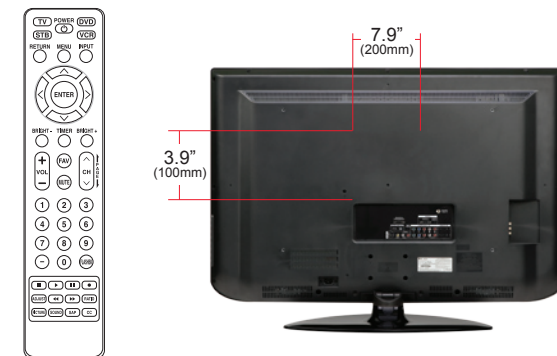

Digital Comb Filter	• (3D)
Color Temperature Control	4 Modes
Aspect Ratio Adjustment	6 Modes
Enhanced Noise Reduction (Video Noise Filter)	• (3D & MPEG)
Enhanced Line Doubler	•
Picture Selection Mode	7 Modes
Picture Reset	•
DTV Signal Strength Indicator	•
Black Stretcher (Black Level Enhancer)	•
DB (Digital Booster)	•

REAR AUDIO/VIDEO INPUTS/OUTPUTS

RF In (Antenna/Cable)	1
L/R Audio/Component Video In	1
L/R Audio Out	1
S-Video In	1
HD Component Video In (Y,Pb,Pr) + L/R Audio	2
Digital Audio Out	1 (Optical)
HDMI™/HDCP Input	2 (V.1.3)
RGB In (D-Sub 15pin) - PC	1
PC Audio Input	1
Remote Control In (IR)	1
RS-232c In (Control/Service)	1
USB (Service Only)	1

AUDIO

Audio Outout Power (Watts - THD 10%)	7W + 7W
Speaker System Details	1 Way 2 System
Dolby® Digital Decoder	•
Mono/Stereo/Dual (MTS/SAP)	•
Bass/Treble/Balance Controls	•
Sound Mode	4 Modes
Mute	•

CABINET/ACCESSORIES

Cabinet Style	Table Top
Remote Control Type	Universal
VESA® Compliant	• (200mm x 100mm)

POWER

Consumption (Typical)	170W
Stand-by Consumption	<1W
Energy Star Compliant	•

DIMENSIONS/WEIGHTS

Dimensions w/out stand (W x H x D)	31.7" x 21.4" x 3.1"
Weight w/out stand	26.0 lbs
Dimensions w/stand (W x H x D)	31.7" x 23.5" x 10.8"
Weight w/stand	30.2 lbs
Packaging Dimensions (W x H x D)	40.5" x 25.7" x 7.8"
Weight in package	37.5 lbs
UPC	719192172906
Limited Warranty	1 Year Parts/Labor

DIMENSIONS/REMOTE/INPUTS/OUTPUTS

The Quality Goes in Before the Name Goes on.